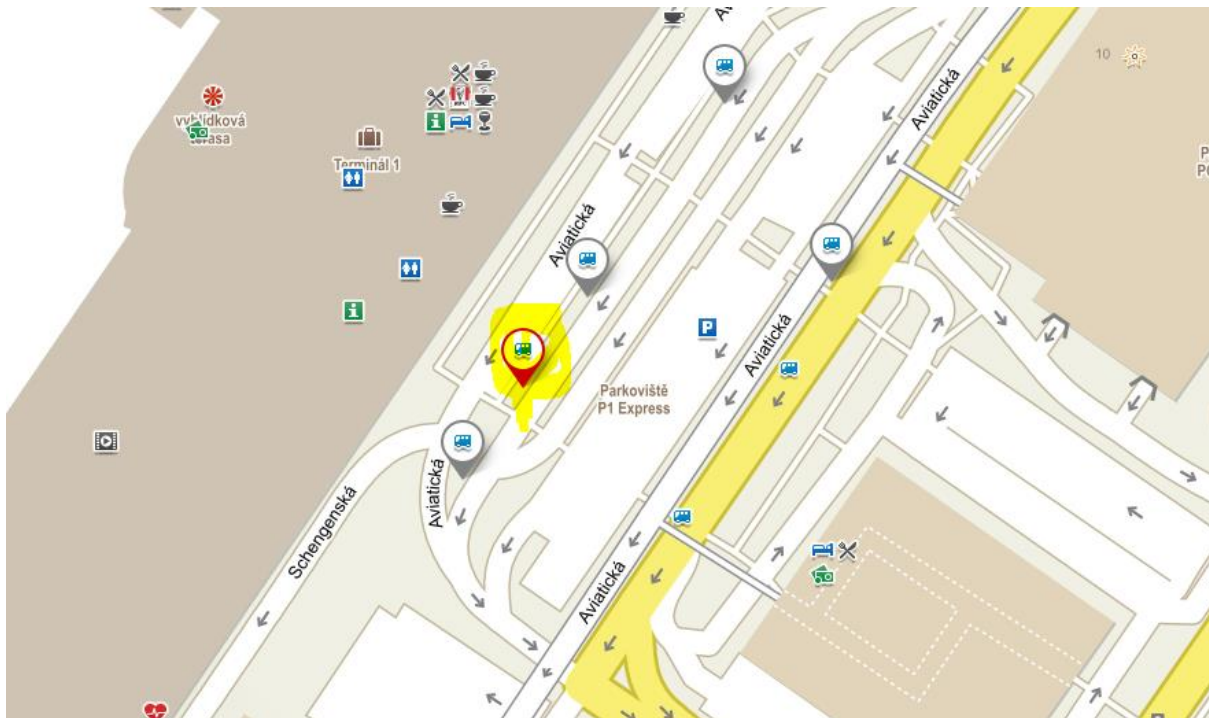

- bus stop Terminal 1 or Terminal 2
- bus number **119** and get off on final station **Nádraží Veleslavín**
- **transfer to Metro A** (green line) in the direction of Depo Hostivař and you will get off at **Muzeum station**
- **transfer to Metro C** (red line) in the direction of Háje and you will get off the **Pankrác station**.

BUS STOP TERMINAL 1 – BUS NUMBER 119

ECPR

PRAGUE SCHOOL

OCTOBER 19-20, 2023 • Czech Republic

BUS STOP TERMINAL 2 – BUS NUMBER 119

ECPR

PRAGUE SCHOOL

OCTOBER 19-20, 2023 • Czech Republic

METRO STATION PANKRÁC → HOTEL