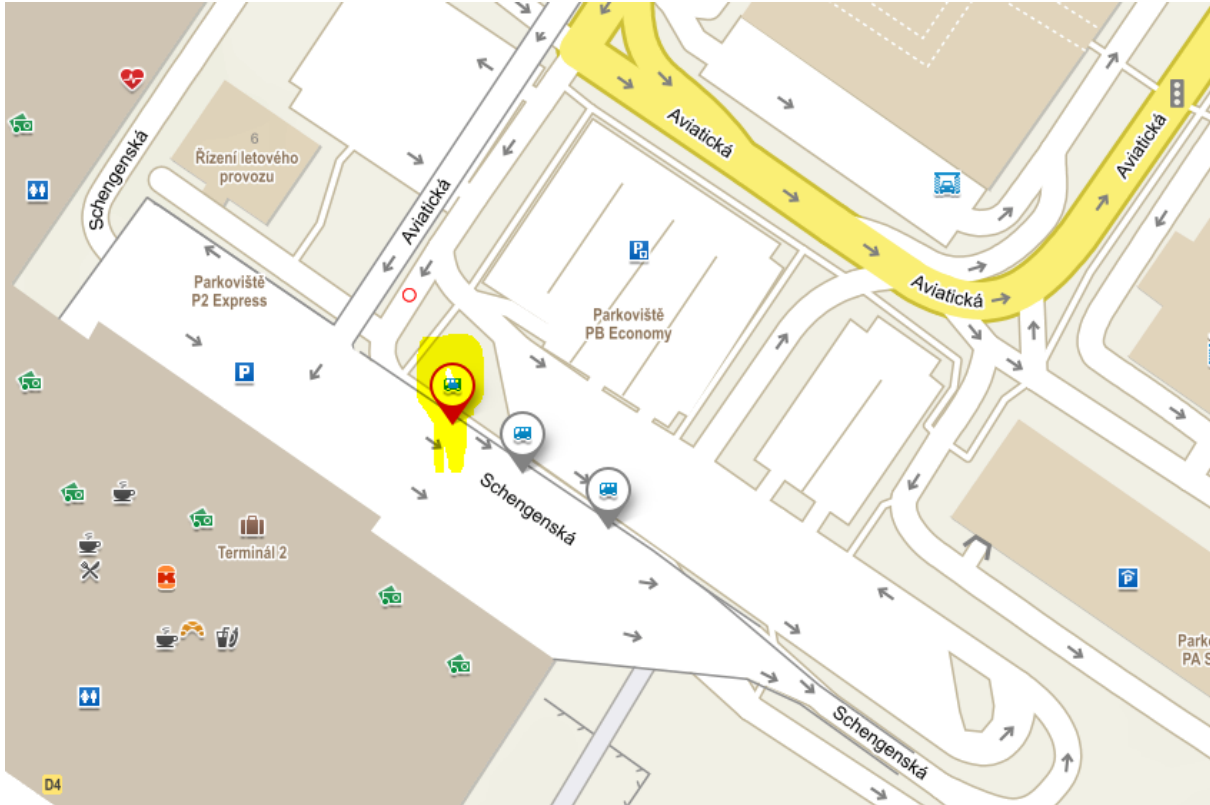

- bus stop Terminal 1 or Terminal 2
- bus number **119** and get off on final station **Nádraží Veleslavín**
- **transfer to Metro A** (green line) in the direction of Depo Hostivař and you will get off at **Muzeum station**
- **transfer to Metro C** (red line) in the direction of Háje and you will get off the **Pankrác station**.

BUS STOP TERMINAL 1 – BUS NUMBER 119

ECPR

PRAGUE SCHOOL

OCTOBER 19-20, 2023 • Czech Republic

BUS STOP TERMINAL 2 – BUS NUMBER 119

ECPR

PRAGUE SCHOOL

OCTOBER 19-20, 2023 • Czech Republic

METRO STATION PANKRÁC → HOTEL